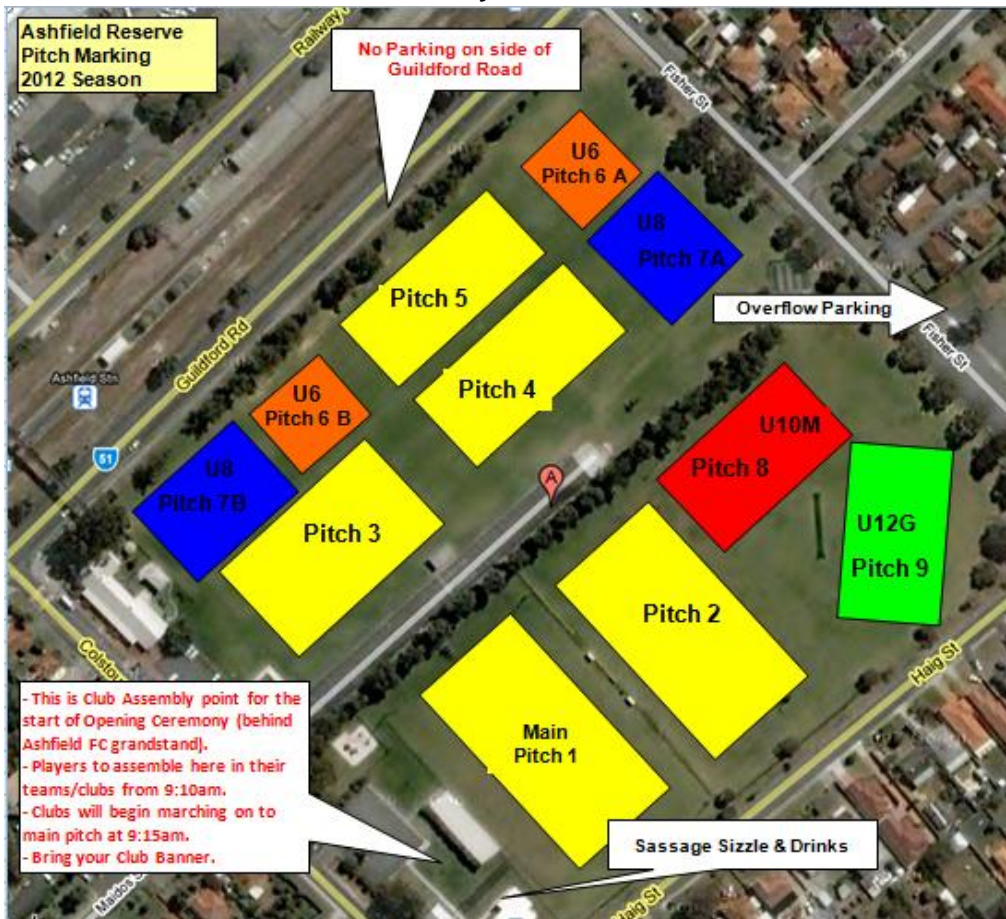

Pitch Layout for Matches

Program

1. Welcome
2. Introduce Clubs
3. Introduce Special Guests
4. Open In Prayer
5. National Anthem
6. Thank you to Volunteers
8. Special Guest Address
9. Close in Prayer

Parents and Supporters, please be seated in grandstand by 9:15am.
Players and Coaches, please assemble in club groups behind the grandstand by 9:10am.